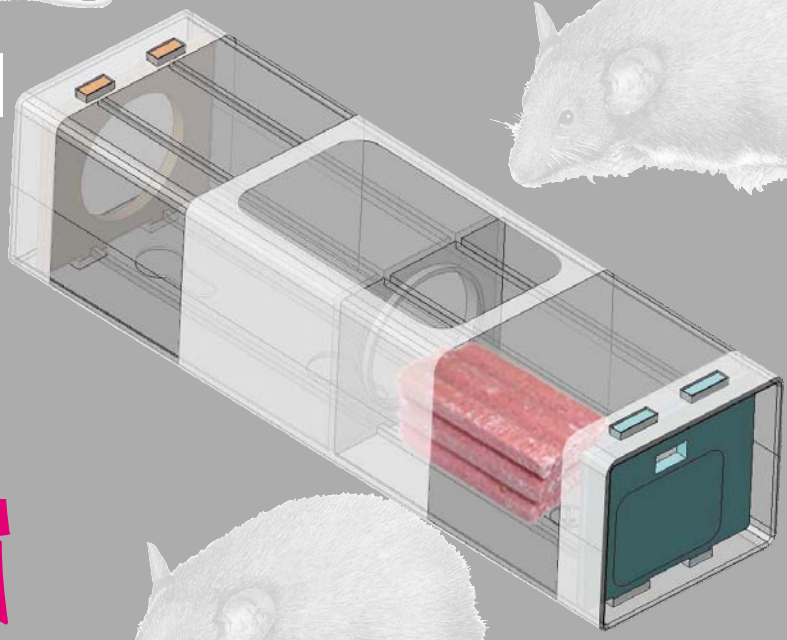

# BATE SAFE M MONITOR TT

A mouse bait station, like no other one before !

This leaflet is available also in a neutral version to enter your company's address. Please download from [www.urbanguard.com](http://www.urbanguard.com) and click to info.

## BATE SAFE M MONITOR TT MOUSE BAIT STATION

138 x 40 x 34 mm

- Combined entrance/exit
- Disposable or refillable / separate bait sector
- child & pet protected, lockable / key opening
- with transparent monitor windows or in black
- wall & floor fixing