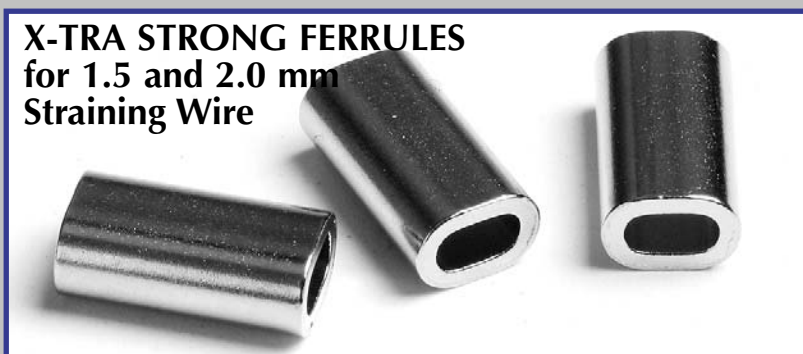

## NETTOOL X-TRA CRIMPER

available  
12/2007

- ✓ two different mouth pieces for various ferrule sizes
- ✓ thin mouth pieces reach easy into tight areas
- ✓ Easy-Button to release jammed ferrules
- ✓ Tension controlled
- ✓ long handles require less force

## NETFIXX X-TRA STRONG FERRULES COPPER, NICKEL-PLATED

**X-TRA STRONG FERRULES**  
for 1.5 and 2.0 mm  
Straining Wire

- ✓ longer ferrules make second crimping much easier
- ✓ thicker ferrule walls provide better hold
- ✓ Nickel-plated for looks