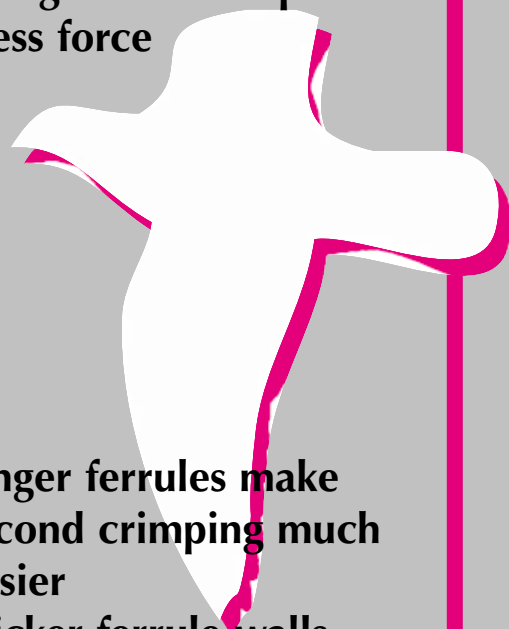

# URBANGUARD NET INSTALLATION SCHEME

*Ensures better hold of ferrules & wires,  
supported by scientific stress test reports & data\**

## NETTOOL X-TRA CRIMPER

available  
12/2007

- ✓ two different mouth pieces for various ferrule sizes
- ✓ thin mouth pieces reach easy into tight areas
- ✓ Easy-Button to release jammed ferrules
- ✓ Tension controlled
- ✓ long handles require less force

## NETFIXX X-TRA STRONG FERRULES COPPER, NICKEL-PLATED

**X-TRA STRONG FERRULES**  
for 1.5 and 2.0 mm  
Straining Wire

- ✓ longer ferrules make second crimping much easier
- ✓ thicker ferrule walls provide better hold
- ✓ Nickel-plated for looks