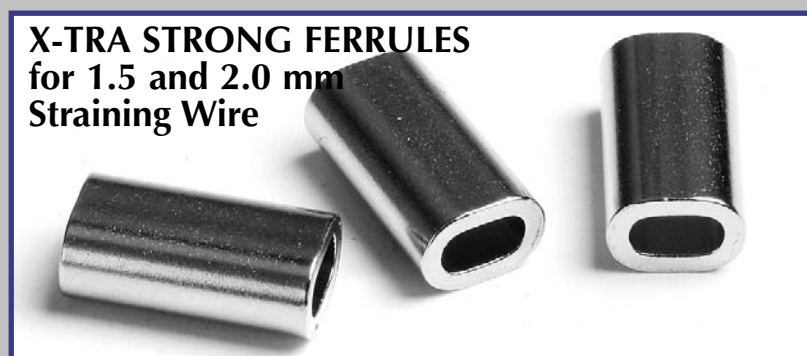

NEW

NET INSTALLATION SCHEME

Ensures better hold of ferrules & wires,

NETTOOL X-TRA CRIMPER

available
12/2007

- ✓ two different mouth pieces for various ferrule sizes
- ✓ thin mouth pieces reach easy into tight areas
- ✓ Easy-Button to release jammed ferrules
- ✓ Tension controlled
- ✓ long handles require less force

NETFIXX X-TRA STRONG FERRULES COPPER, NICKEL-PLATED

X-TRA STRONG FERRULES
for 1.5 and 2.0 mm
Straining Wire

- ✓ longer ferrules make second crimping much easier
- ✓ thicker ferrule walls provide better hold
- ✓ Nickel-plated for looks