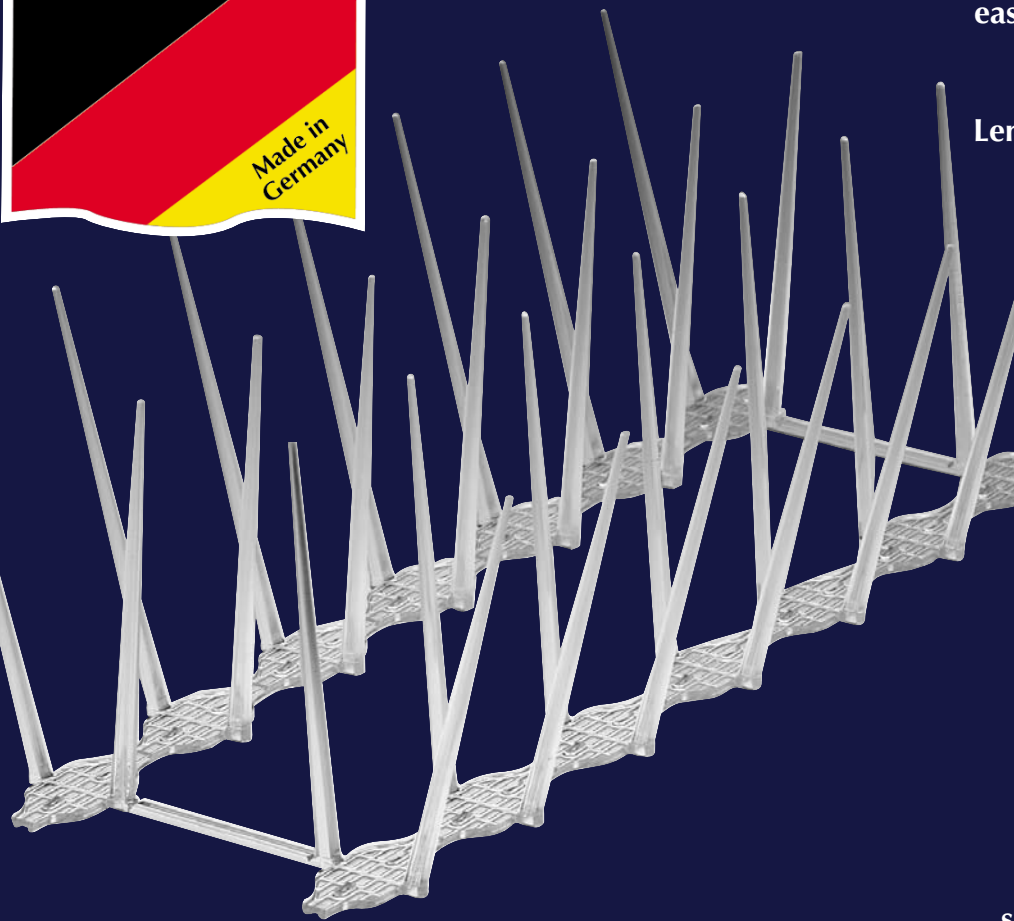

STIXX[®] Humane Pigeon Control

CRYSTAL

crystal clear - slim design - low price

max. coverage of half modules = 11 cm

max. coverage of whole modules = 22 cm

easily adaptable for various widths of ledges

Length of modules = 33 cm

to separate at snap points for length and width

1 pack = 6,66 m / 1 carton = 40 m

stacked packing saves space and transport costs

made completely of Polycarbonate UV-stable/ transparent

blunt ends of pins are preferred by animal protectors