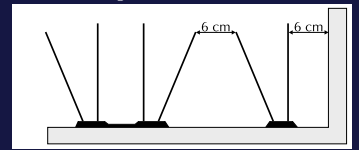

STIXX[®] Humane Pigeon Control

CRYSTAL

crystal clear - slim design - low price

max. coverage of half modules = 11 cm

max. coverage of whole modules = 22 cm

easily adaptable for various widths of ledges

Length of modules = 33 cm

to separate at snap points for length and width

1 pack = 6,66 m / 1 carton = 40 m

stacked packing saves space and transport costs

made completely of Polycarbonate UV-stable/ transparent

blunt ends of pins are preferred by animal protectors