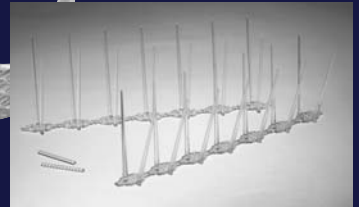

STIXX[®] Humane Pigeon Control

CRYSTAL

crystal clear - slim design - low price

max. coverage of half modules = 11 cm

max. coverage of whole modules = 22 cm

easily adaptable for various widths of ledges

Length of modules = 33 cm

to separate at snap points for length and width

1 pack = 6,66 m / 1 carton = 40 m

stacked packing saves space and transport costs

made completely of Polycarbonate UV-stable/ transparent

blunt ends of pins are preferred by animal protectors