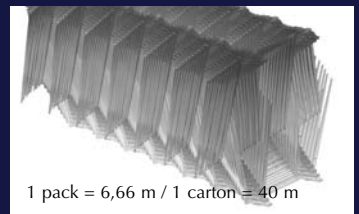

STIXX[®] Humane Pigeon Control

CRYSTAL

crystal clear - slim design - low price

max. coverage of half modules = 11 cm

max. coverage of whole modules = 22 cm

easily adaptable for various widths of ledges

Length of modules = 33 cm

to separate at snap points for length and width

1 pack = 6,66 m / 1 carton = 40 m

stacked packing saves space and transport costs

made completely of Polycarbonate UV-stable/ transparent

blunt ends of pins are preferred by animal protectors