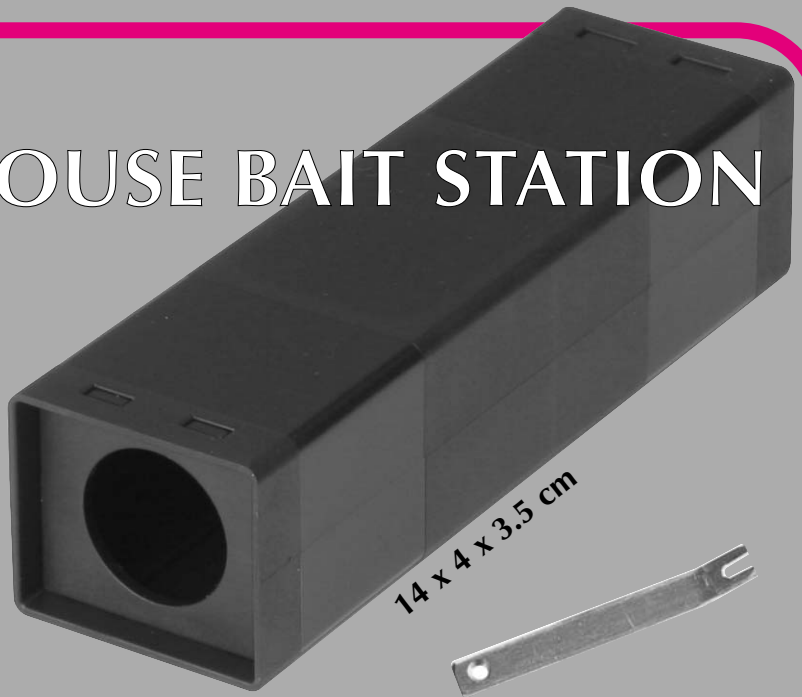

# BATE SAFE M MOUSE BAIT STATION BLACK

- Combined entrance/exit
- Disposable or refillable / separate bait zone
- child & pet protected, lockable / key opening
- with transparent monitor windows or in black
- wall & floor fixing / very small size

# BATE SAFE M MOUSE BAIT STATION MONITOR TT

International Patents