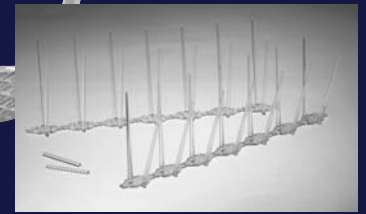

STIXX[®] CRYSTAL

Humane Pigeon Control
crystal clear - slim design - low price

max. coverage of half modules = 11 cm

max. coverage of whole modules = 22 cm

easily adaptable for various widths of ledges

Length of modules = 33 cm

to separate at snap points for length and width

1 pack = 6,66 m / 1 carton = 40 m

stacked packing saves space and transport costs

made completely of Polycarbonate
UV-stable/ transparent

blunt ends of pins are preferred by animal protectors