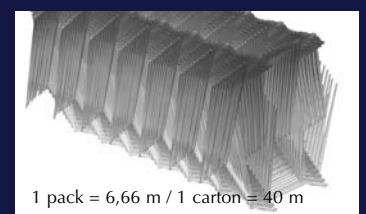

STIXX[®] CRYSTAL

Humane Pigeon Control
crystal clear - slim design - low price

max. coverage of half modules = 11 cm

max. coverage of whole modules = 22 cm

easily adaptable for various widths of ledges

Length of modules = 33 cm

to separate at snap points for length and width

1 pack = 6,66 m / 1 carton = 40 m

stacked packing saves space and transport costs

made completely of Polycarbonate
UV-stable/ transparent

blunt ends of pins are preferred by animal protectors