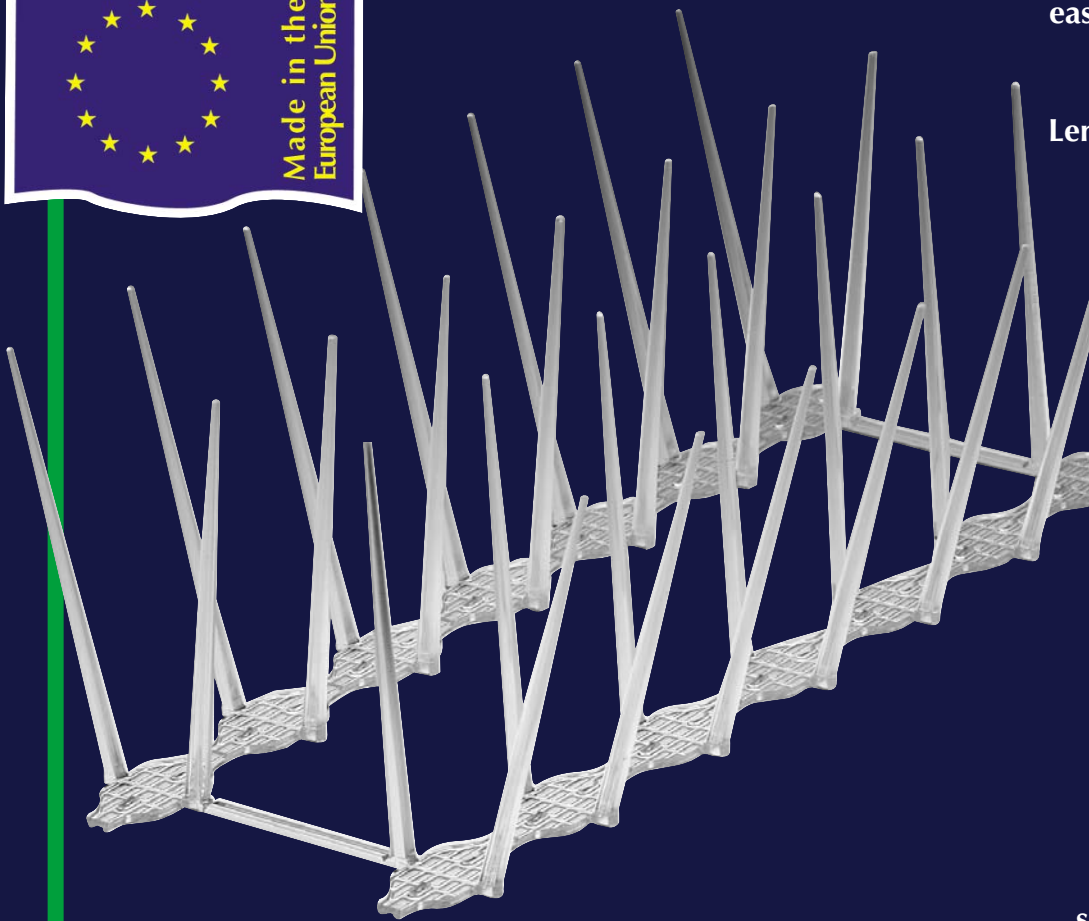

STIXX[®] CRYSTAL

Humane Pigeon Control
crystal clear - slim design - low price

max. coverage of half modules = 11 cm

max. coverage of whole modules = 22 cm

easily adaptable for various widths of ledges

Length of modules = 33 cm

to separate at snap points for length and width

1 pack = 6,66 m / 1 carton = 40 m

stacked packing saves space and transport costs

made completely of Polycarbonate
UV-stable/ transparent

blunt ends of pins are preferred by animal protectors