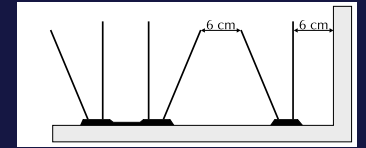

STIXX[®] CRYSTAL

Humane Pigeon Control
crystal clear - slim design - low price

max. coverage of half modules = 11 cm

max. coverage of whole modules = 22 cm

easily adaptable for various widths of ledges

Length of modules = 33 cm

to separate at snap points for length and width

1 pack = 6,66 m / 1 carton = 40 m

stacked packing saves space and transport costs

made completely of Polycarbonate
UV-stable/ transparent

blunt ends of pins are preferred by animal protectors