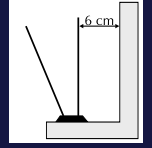

STIXX[®] CRYSTAL

Humane Pigeon Control
crystal clear - slim design - low price

max. coverage of half modules = 11 cm

max. coverage of whole modules = 22 cm

easily adaptable for various widths of ledges

Length of modules = 33 cm

to separate at snap points for length and width

1 pack = 6,66 m / 1 carton = 40 m

stacked packing saves space and transport costs

made completely of Polycarbonate
UV-stable/ transparent

blunt ends of pins are preferred by animal protectors