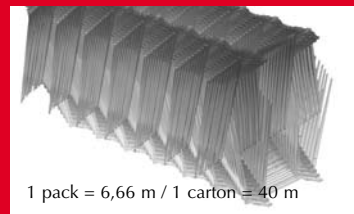

STIXX[®] Humane Pigeon Control

CRYSTAL

crystal clear - slim design - low price

max. coverage of half modules = 11 cm

max. coverage of whole modules = 22 cm

easily adaptable for various widths of ledges

Length of modules = 33 cm

to separate at snap points for length and width

1 pack = 6,66 m / 1 carton = 40 m

stacked packing saves space and transport costs

made completely of Polycarbonate
UV-stable/ transparent

blunt ends of pins are preferred by animal protectors