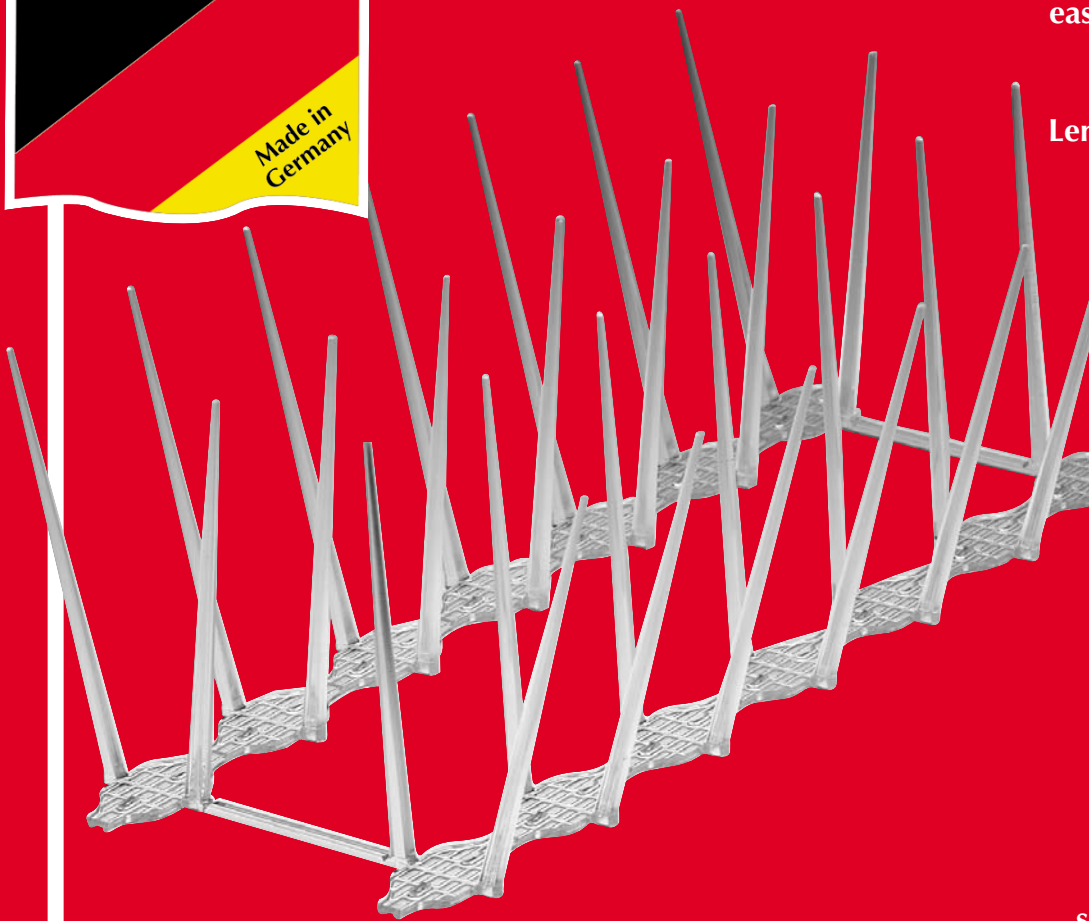

STIXX[®] Humane Pigeon Control

CRYSTAL

crystal clear - slim design - low price

max. coverage of half modules = 11 cm

max. coverage of whole modules = 22 cm

easily adaptable for various widths of ledges

Length of modules = 33 cm

to separate at snap points for length and width

1 pack = 6,66 m / 1 carton = 40 m

stacked packing saves space and transport costs

made completely of Polycarbonate
UV-stable/ transparent

blunt ends of pins are preferred by animal protectors