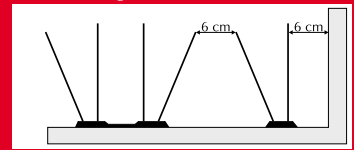

STIXX[®] Humane Pigeon Control

CRYSTAL

crystal clear - slim design - low price

max. coverage of half modules = 11 cm

max. coverage of whole modules = 22 cm

easily adaptable for various widths of ledges

Length of modules = 33 cm

to separate at snap points for length and width

1 pack = 6,66 m / 1 carton = 40 m

stacked packing saves space and transport costs

made completely of Polycarbonate
UV-stable/ transparent

blunt ends of pins are preferred by animal protectors