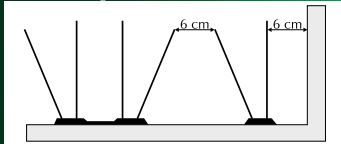

STIXX[®] VARIO

Humane Pigeon Control
Prime Product / Pins = 316° Stainless Steel

max. coverage of half modules = 11 cm

max. coverage of whole modules = 22 cm

Easily adaptable for various widths of ledges

Length of modules = 33 cm

To separate at snap points for length and width

Base made of polycarbonate UV-stable

Blunt ends of pins are preferred by animal protectors

Stacked packing

110607-22