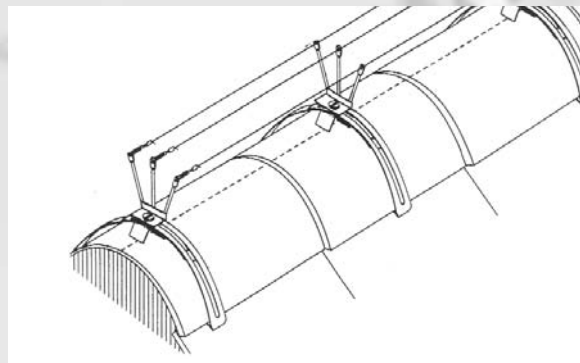

WIREX® MULTI TRACK STAINLESS STEEL
available by request

MOQ = Minimum Order Quantity
Please ask for price confirmation
Conditions see Special Sheet

WIREX®

BIRD WIRE POST MODULES

BIRD MANAGEMENT

WIREX® GUTTERING CLAMP, Stainless Steel
WIREX® GUTTERING CLIP, (NYLON CLIP)
 Depending on the type of gutter,
 you have two product choices

Code		Unit
DRA058	Guttering Clamp 1-post	1 pc
DRA038	Guttering Clip 2-posts	1 pc

WIREX® RIDGE BRACKET, Stainless Steel
 This product is adjustable in length and shaped
 to fit over most round ridge caps.

Code		Unit
DRA033	3 Posts	1 pc

WIREX® RAIL CLAMP, Stainless Steel
 Unfortunately "unclean" welding points are
 unavoidable in production!

Code		Unit
DRA067	25 - 35 mm/ 1 post	1 pc
DRA029	35 - 50 mm/ 1 post	1 pc
DRA059	50 - 75 mm/ 2 post	1 pc
DRA060	75 - 95 mm/ 2 post	1 pc
DRA031	95 - 112 mm/ 2 post	1 pc
DRA032	130 - 165 mm/ 2 post	1 pc