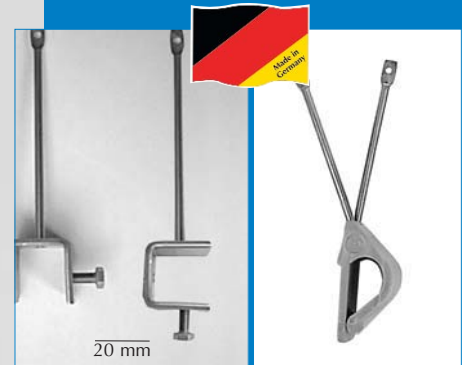

Posts = Stainless Steel

A reasonably priced alternative.

Art.Nr.		Unit
DRA048	2 posts	1pc

POSTS

DRA046	3 posts	1pc
--------	---------	-----

DRA044	4 posts	1pc
--------	---------	-----

DRA047	5 posts	1pc
--------	---------	-----

WIREX® MULTI TRACK STAINLESS STEEL
available by request

MOQ = Minimum Order Quantity
Please ask for price confirmation
Conditions see Special Sheet

WIREX®

BIRD WIRE POST MODULES

BIRD MANAGEMENT

WIREX® GUTTERING CLAMP, Stainless Steel
WIREX® GUTTERING CLIP, (NYLON CLIP)
 Depending on the type of gutter,
 you have two product choices

Code		Unit
DRA058	Guttering Clamp 1-post	1 pc
DRA038	Guttering Clip 2-posts	1 pc

WIREX® RIDGE BRACKET, Stainless Steel
 This product is adjustable in length and shaped
 to fit over most round ridge caps.

Code		Unit
DRA033	3 Posts	1 pc

WIREX® RAIL CLAMP, Stainless Steel
 Unfortunately "unclean" welding points are
 unavoidable in production!

Code		Unit
DRA067	25 - 35 mm/ 1 post	1 pc
DRA029	35 - 50 mm/ 1 post	1 pc
DRA059	50 - 75 mm/ 2 post	1 pc
DRA060	75 - 95 mm/ 2 post	1 pc
DRA031	95 - 112 mm/ 2 post	1 pc
DRA032	130 - 165 mm/ 2 post	1 pc