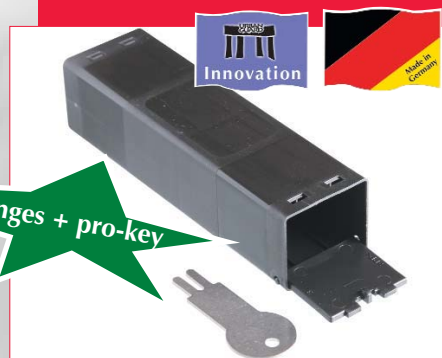

MOUSE BAIT STATIONS & RODENT TRAPS
RODENT MANAGEMENT

BATE SAFE LAMBDA black
BATE SAFE LAMBDA transparent
 Available in black and transparent, key included.

Code		Unit
ROD 160	LAMBDA transparent	100 pc
ROD 161	LAMBDA black	100 pc

WATCH VIDEO ON
www.urbanguard.com

With hinges + pro-key

MOQ
Unit/s
30

BATE SAFE DELTA transparent
BATE SAFE DELTA black
 Available in black and transparent, key included.

Code		Unit
ROD166	DELTA transparent	52 pc
ROD164	DELTA black	52 pc

New Product

MOQ
Unit/s
30

KNESS PRO KETCH MULTI MOUSE TRAP
 Catches mice alive with or without bait.
 Very hygienic, as cleaning is easy, since catch devices are fixed to lid.

Code	Unit
ROD119	12 pc

MOQ
Unit/s
1